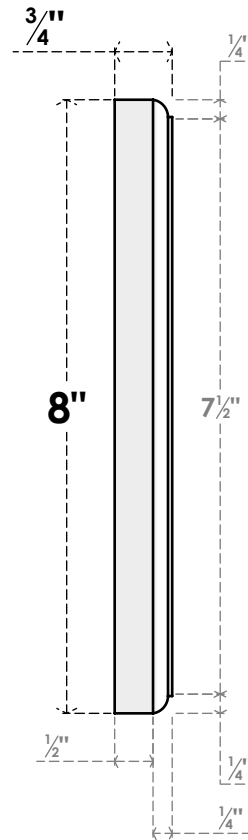

# ROSP080X080X075SDG04

8"W X 8"H X 3/4"P STANDARD SEDGWICK BULLSEYE ROSETTE WITH ROUNDED EDGE, ARCHITECTURAL GRADE PVC

**FRONT**

**SIDE**

EKENA MILLWORK  
2300 WEST MAIN ST.  
CLARKSVILLE, TX 75426  
TOLL FREE: 866-607-0453  
WWW.EKENAMILLWORK.COM

**NOTES**

1. INSTALLATION TO BE COMPLETED IN ACCORDANCE WITH MANUFACTURER'S SPECIFICATIONS.
2. DRAWING MAY NOT BE TO SCALE
3. THIS DRAWING IS INTENDED FOR DESIGN AND PLANNING PURPOSES ONLY.
4. ALL INFORMATION CONTAINED HEREIN WAS CURRENT AT THE TIME OF DEVELOPMENT BUT MUST BE REVIEWED AND APPROVED BY THE PRODUCT MANUFACTURER TO BE CONSIDERED ACCURATE.
5. ARCHITECTURAL GRADE PVC PRODUCTS ARE MADE FROM EXPANDED CELLULAR PVC AND COME NATURALLY WHITE BUT MAY BE PAINTED