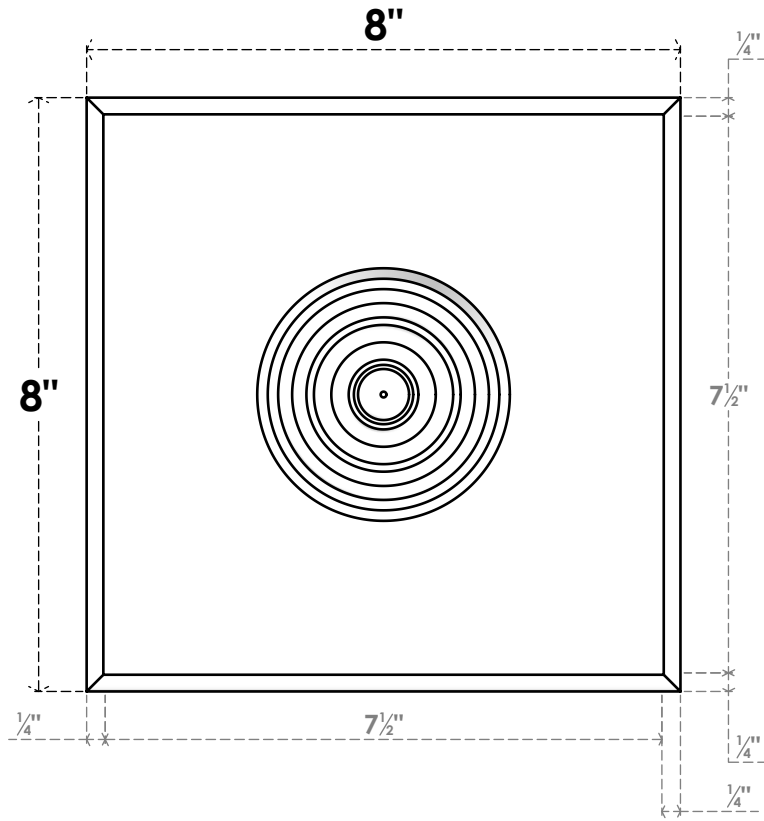

# ROSP080X080X075SDG04

8"W X 8"H X 3/4"P STANDARD SEDGWICK BULLSEYE ROSETTE WITH ROUNDED EDGE, ARCHITECTURAL GRADE PVC

**FRONT**

**SIDE**

EKENA MILLWORK  
2300 WEST MAIN ST.  
CLARKSVILLE, TX 75426  
TOLL FREE: 866-607-0453  
WWW.EKENAMILLWORK.COM

**NOTES**

1. INSTALLATION TO BE COMPLETED IN ACCORDANCE WITH MANUFACTURER'S SPECIFICATIONS.
2. DRAWING MAY NOT BE TO SCALE
3. THIS DRAWING IS INTENDED FOR DESIGN AND PLANNING PURPOSES ONLY.
4. ALL INFORMATION CONTAINED HEREIN WAS CURRENT AT THE TIME OF DEVELOPMENT BUT MUST BE REVIEWED AND APPROVED BY THE PRODUCT MANUFACTURER TO BE CONSIDERED ACCURATE.
5. ARCHITECTURAL GRADE PVC PRODUCTS ARE MADE FROM EXPANDED CELLULAR PVC AND COME NATURALLY WHITE BUT MAY BE PAINTED